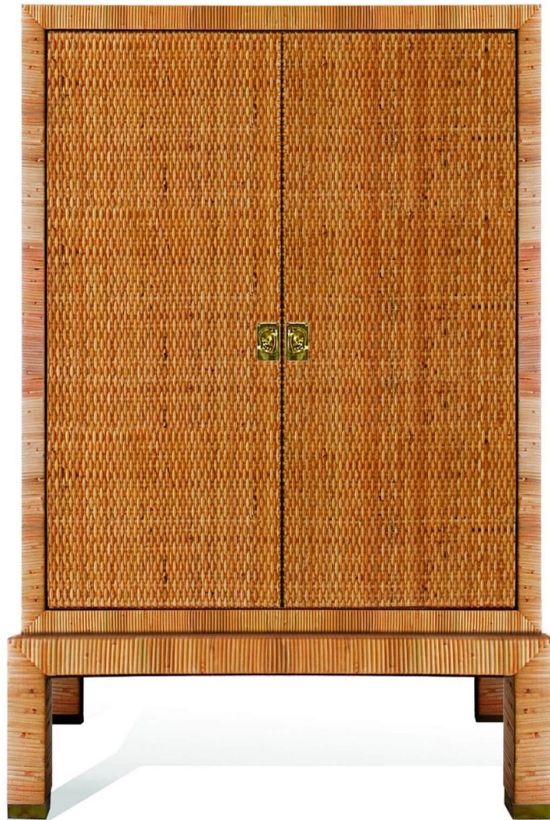

STUART MEMBERY

HOME COLLECTION

SM-AM535

INDIGO COAST ARMOIRE

RATTAN / HARDWOODS

MEASUREMENTS

Metric:

D: 60cm x W: 120cm x H: 206cm

Imperial:

D: 23.62" x W: 47.24" x H: 81.10"

STANDARD FEATURES

BRASS HANGING BAR

1X DIVIDED LOWER SHELF

SOLID BRASS HARDWARE

LEAD TIME

IF NOT IN STOCK - MANUFACTURING LEAD-TIME IS APPROXIMATELY 90 DAYS